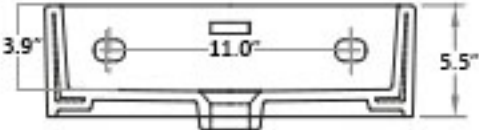

“.nn” refers to the number of faucets/dispenser holes

- Ex. Quattro 40.03 WG | Glossy White, Three Faucet Holes

Finishes:

-  Glossy White
-  Matte White
-  Matte Black
-  Glossy Black

Codes & Standards:

- UL Certified  CERTIFIED
- ASME A112.19.2/CSA B45.1 Certified
- Massachusetts Plumbing Approved

* WS Bath Collections reserves the right to revise dimensions or information on this sheet without notice

Collection Quattro	Model Quattro 40	Dimensions Metric <i>1 inch = 2.54 cm</i> <i>1 inch = 25.4 mm</i>	 1051 Lea Drive - Collegeville, PA 19426 Tel. 215 513 9400 - Fax 610 831 0215 www.ws bathcollections.com - info@ws bathcollections.com
--------------------------------	------------------------------	---	---

Quattro 40

* WS Bath Collections reserves the right to revise dimensions or information on this sheet without notice

<p>Collection Quattro</p>	<p>Model Quattro 40</p>	<p>Dimensions Metric <i>1 inch = 2.54 cm</i> <i>1 inch = 25.4 mm</i></p>	 <p>1051 Lea Drive - Collegeville, PA 19426 Tel. 215 513 9400 - Fax 610 831 0215 www.ws bathcollections.com - info@ws bathcollections.com</p>
--	--------------------------------------	--	---

Silicone (optional)

Collection
Quattro

Model |
Quattro 40

Dimensions Metric
1 inch = 2.54 cm
1 inch = 25.4 mm

WS[®]
BATH
COLLECTIONS

1051 Lea Drive - Collegeville, PA 19426
Tel. 215 513 9400 - Fax 610 831 0215
www.ws bathcollections.com - info@ws bathcollections.com