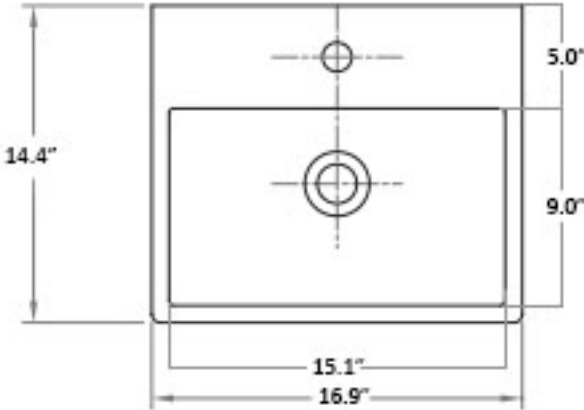

* WS Bath Collections reserves the right to revise dimensions or information on this sheet without notice

Collection Quattro	Model Quattro 40	Dimensions Metric <i>1 inch = 2.54 cm</i> <i>1 inch = 25.4 mm</i>	 1051 Lea Drive - Collegeville, PA 19426 Tel. 215 513 9400 - Fax 610 831 0215 www.ws bathcollections.com - info@ws bathcollections.com
--------------------------------	------------------------------	---	---

Quattro 40

* WS Bath Collections reserves the right to revise dimensions or information on this sheet without notice

<p>Collection Quattro</p>	<p>Model Quattro 40</p>	<p>Dimensions Metric <i>1 inch = 2.54 cm</i> <i>1 inch = 25.4 mm</i></p>	 <p>1051 Lea Drive - Collegeville, PA 19426 Tel. 215 513 9400 - Fax 610 831 0215 www.ws bathcollections.com - info@ws bathcollections.com</p>
--	--------------------------------------	--	---

Silicone (optional)

Collection
Quattro

Model |
Quattro 40

Dimensions Metric
1 inch = 2.54 cm
1 inch = 25.4 mm

WS[®]
BATH
COLLECTIONS

1051 Lea Drive - Collegeville, PA 19426
Tel. 215 513 9400 - Fax 610 831 0215
www.ws bathcollections.com - info@ws bathcollections.com